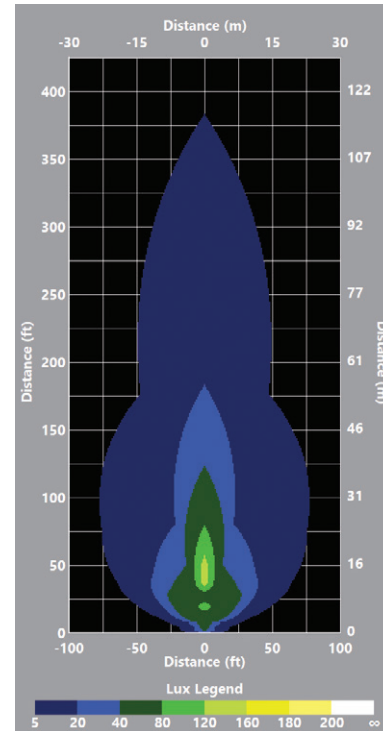

Asymmetrical Pattern

Engineered for pole, fixed mount, top mount and tripod applications to illuminate work area while providing extreme pattern reach.

Asymmetrical Lens Ground Pattern Birds Eye View

Specifications:

Dimensions	11.25" (285.7 mm) wide by 2.9" (73.6 mm) deep by 7" (73.6 mm) high (with handle)
Weight	AC - 7 lbs. (3.17 kg) DC - 7.5 lbs. (3.40 kg)
Lumens	15K (100W)
Voltage	12/24V DC (10A Max./5A Max.) or 120/240V AC (1.0A Max/0.5A Max.)
Power	100W
Environment Protection	IP67
Max. Operating Ambient Temperature	115° F (45°C) without any deration of light output.